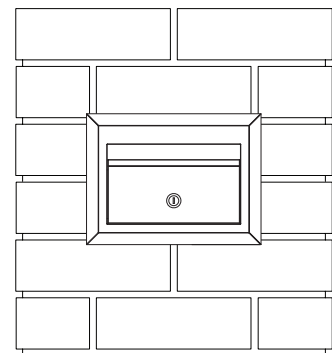

Brickies

A4 Front Opening Set

Instructions

*Telescopic Sleeve

**SLEEVE FITS INTO
1 BRICK WIDE BY
2 BRICK HIGH CAVITY**

Build up brickwork to
desired height and set
letterbox in place

Complete remaining
brickwork