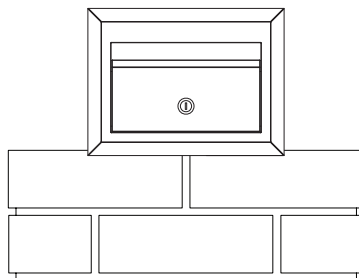

Brickies

A4 Front Opening Set

Instructions

*Telescopic Sleeve

**SLEEVE FITS INTO
1 BRICK WIDE BY
2 BRICK HIGH CAVITY**

Build up brickwork to
desired height and set
letterbox in place

Complete remaining
brickwork